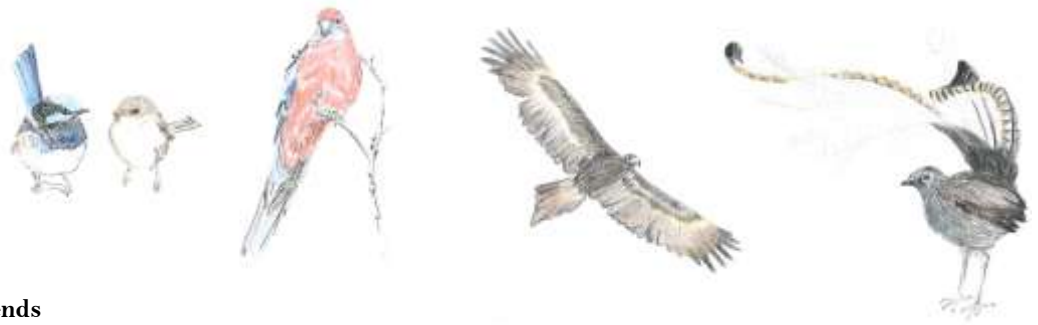

# Tarra-Bulga National Park Bird List

Compiled by A.Walker (1979)

Revised by CNR staff, and Friends

Of Tarra-Bulga National Park (2013)

R = Resident, M = Migrant,

T = Temporary (nomad or vagrant), \* = Introduced species,